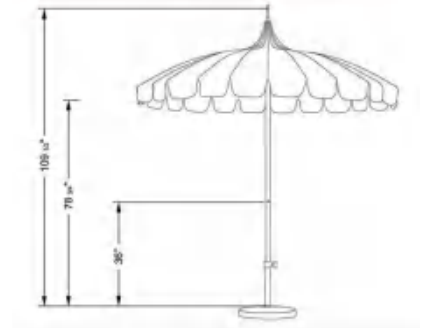

Item No: IEBU23-17
Beach Shade Umbrella With Carry Bag
Pole: Steel/Aluminum
Ribs: Steel/Fiberglass
Fabric: 210D/420D oxford with Silver coating

Item No: IEBU23-19
Double Roof Umbrella
Size: 2/2.3/2.5m
Pole: 28/32mm steel pole
Ribs: 8.0mm fiberglass
Fabric: Polyester

Item No: IEBU23-18
Beach Shade Umbrella With Carry Bag
Pole: Steel/Aluminum
Ribs: Steel/Fiberglass
Fabric: 210D/420D oxford with Silver coating

Item No: IEBU23-20
Screen Beach Umbrella
Pole: Steel/Aluminum
Ribs: Steel/Fiberglass
Fabric: Polyester/Oxford

Item No: IEBU23-21

Pagoda Umbrella With Scollop Flap
Size: 2.1m/2.2m*8k
Pole: 32/32mm beach wood/Aluminum
Rib: Fiberglass
Fabric: Poly-Cotton/Polyester

Item No: IEBU23-23

24K Pagoda Beach Umbrella
Pole: Stainless Steel
Frame: Aluminum
Fabric: Canvas Fabric
Color: Customized Colors

Item No: IEBU23-22

Pagoda Parasol
Size: 2.1m/2.2m*16k
Pole: 32/32mm beach wood/Aluminum
Rib: Fiberglass
Fabric: Poly-Cotton/Polyester

Item No: IEBU23-24

Pagoda Beach Umbrella With Tassels
Size: 2.1m/2.2m*8k
Pole: 32/32mm beach wood/Aluminum
Rib: Fiberglass
Fabric: Poly-Cotton/Polyester with tassels