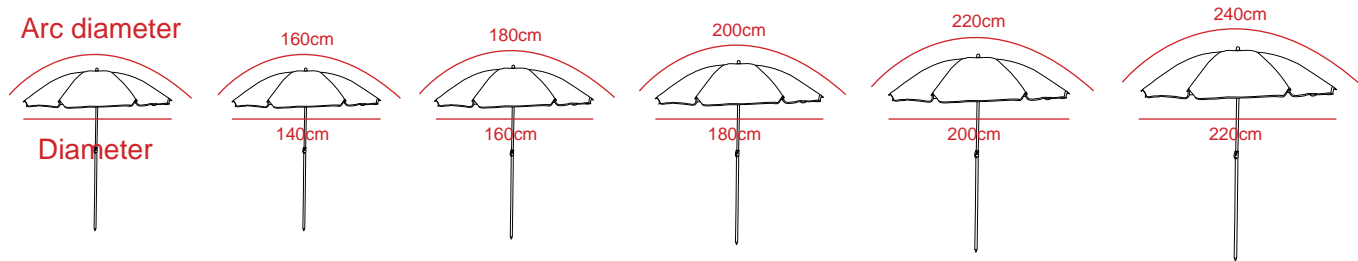

IgerEnjoy

Pantone Formula Guide Catalog

2023-2024 New Product Album

IgerEnjoy , Enjoy Your Outdoor Leisure Life !

Size

Arc Diameter	160cm	180cm	200cm	220cm	240cm
Diameter	140cm	160cm	180cm	200cm	220cm
Pole Diameter	16/19mm	22/25mm	28/32mm	32/32mm	28/32mm
Folding Length	90cm	100cm	110cm	120cm	130cm

Reminder:

The above data is normal size of beach umbrellas and is for reference only. Any customized size is also workable.

How to promote your brand/logo/pattern?

Silk Screen Printing

Machine Printing

Digital Printing