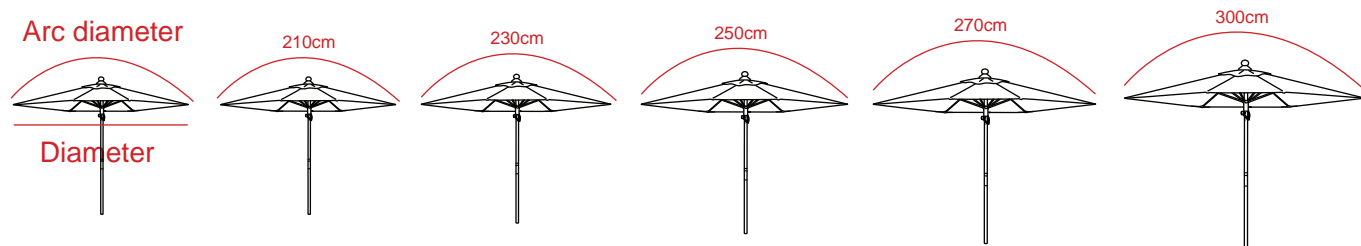

Triangle Sun Shade Sail
Fabric: Polyester

Item No: IEBU23-33

Beach Umbrella With Special Flap
Pole: 32/32mm Aluminum pole
with nylon connection
Ribs: 5.0mm fiberglass
Fabric: 160g Polyester

Item No: IEBU23-35

Rectangle/Square Beach Umbrella
With Tilt
Pole: Steel/Aluminum
Ribs: Steel/Fiberglass
Fabric: Polyester/Oxford

Item No: IEBU23-34

Beach Umbrella With Polyester Tassels
Pole: 32mm beech upper pole,
32mm Aluminum down pole
Ribs: 5.0mm fiberglass
Fabric: 160g Polyester

Item No: IEBU23-36

Straw Umbrella/ Hawaii Umbrella
Pole: Steel/Aluminum
Ribs: Steel/Fiberglass
Fabric: Polyester/PP

Arc Diameter	210cm	230cm	250cm	270cm	300cm
Diameter	210cm	230cm	250cm	270cm	300cm
Pole Diameter	38/38mm	38/38mm	38/38mm	38/38mm	38/38mm
Fabric GRAM	160g	180g	180g	200g	200g

Reminder:

The above data is normal size of garden umbrellas and is for reference only. Any customized size is also workable.

Item No: IEGU23-01
Inclinable Crank Open Garden Umbrella
Pole: 38/38mm Steel
Ribs: 12*18mm Steel
Fabric: Polyester