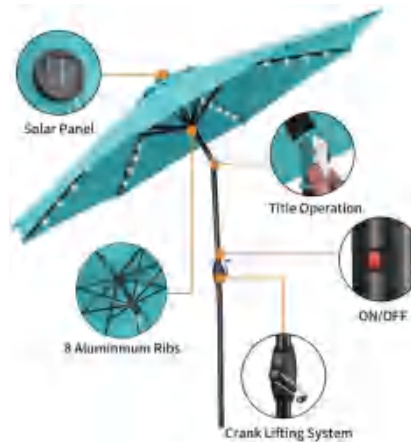

Item No: IEGU23-07

LED Crank Open Steel Square Garden Umbrella
Pole: 38/38mm Steel
Ribs: 12*18mm Steel With LED
Fabric: Polyester