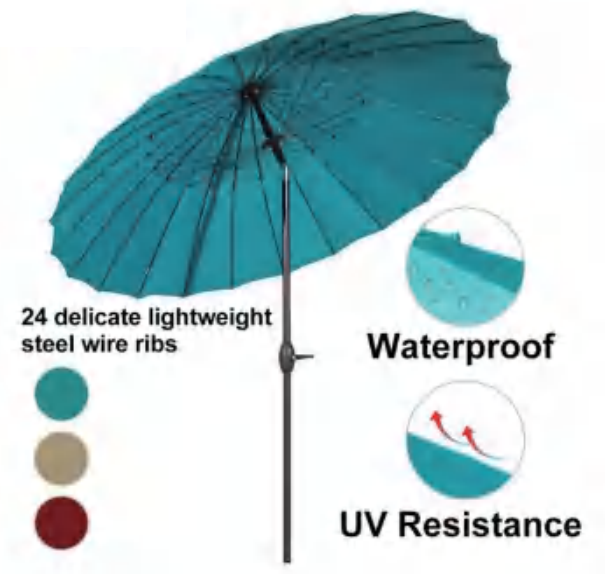

Square Wooden Garden Umbrella
Pole: 38/38mm Wood/Bamboo
Ribs: 13*23mm Wood/Bamboo
Fabric: Polyester

24 delicate lightweight steel wire ribs

Waterproof

UV Resistance