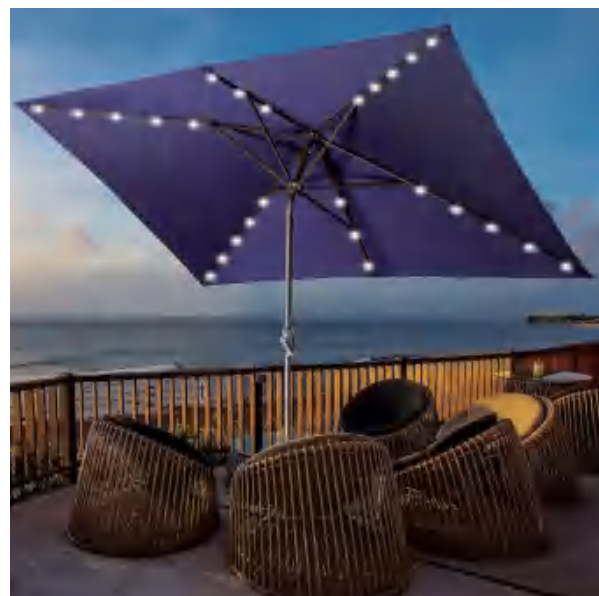

Reminder:

The above data is normal size of garden umbrellas and is for reference only. Any customized size is also workable.

Item No: IEGU23-01
Inclinable Crank Open Garden Umbrella
Pole: 38/38mm Steel
Ribs: 12*18mm Steel
Fabric: Polyester

Item No: IEGU23-03
Simple Balcony Garden Umbrella
Pole: 38/38mm Steel/Aluminum
Ribs: 12*18mm Steel/Aluminum
Fabric: Polyester

Item No: IEGU23-02
Inclinable Crank Open Garden Umbrella
Pole: 38/38mm Steel/Aluminum
Ribs: 12*18mm Steel/Aluminum
With Zinc Tilt
Fabric: Polyester

Item No: IEGU23-04
Inclinable Crank Open Garden Umbrella
Pole: 38/38mm Steel
Ribs: 12*18mm Steel With Zinc Tilt
Fabric: Polyester

Item No: IEGU23-05

Inclinable Crank Open Garden Umbrella
Pole: 38/38mm Aluminum
Ribs: 12*18mm Aluminum
Fabric: Polyester

Item No: IEGU23-08

LED Crank Open Garden Umbrella
Pole: 38/38mm Steel
Ribs: 12*18mm Steel With LED Light
Fabric: Polyester

Item No: IEGU23-09

Inclinable Crank Open Garden Umbrella
Pole: 38/38mm Steel
Ribs: 12*18mm Steel With Zinc Tilt
Fabric: Polyester