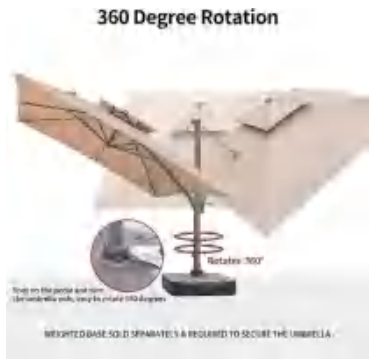

Item No: IEGU23-14

Cantilever Garden Umbrella
Size: 2.5m*2.5m/3m*3m/3.5m*3.5m
Pole: 53*77mm Aluminum With Metal Cross Base
Ribs: 14*24mm Aluminum
Fabric: Polyester