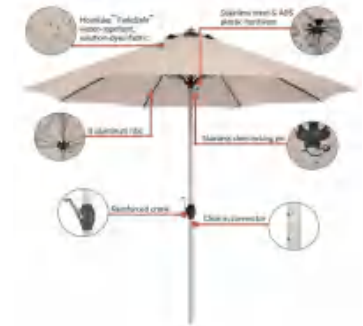

Item No: IEGU23-12

Crank Open Garden Umbrella
Pole: 38/38mm Aluminum
Ribs: 12*18mm Aluminum
Fabric: Polyester