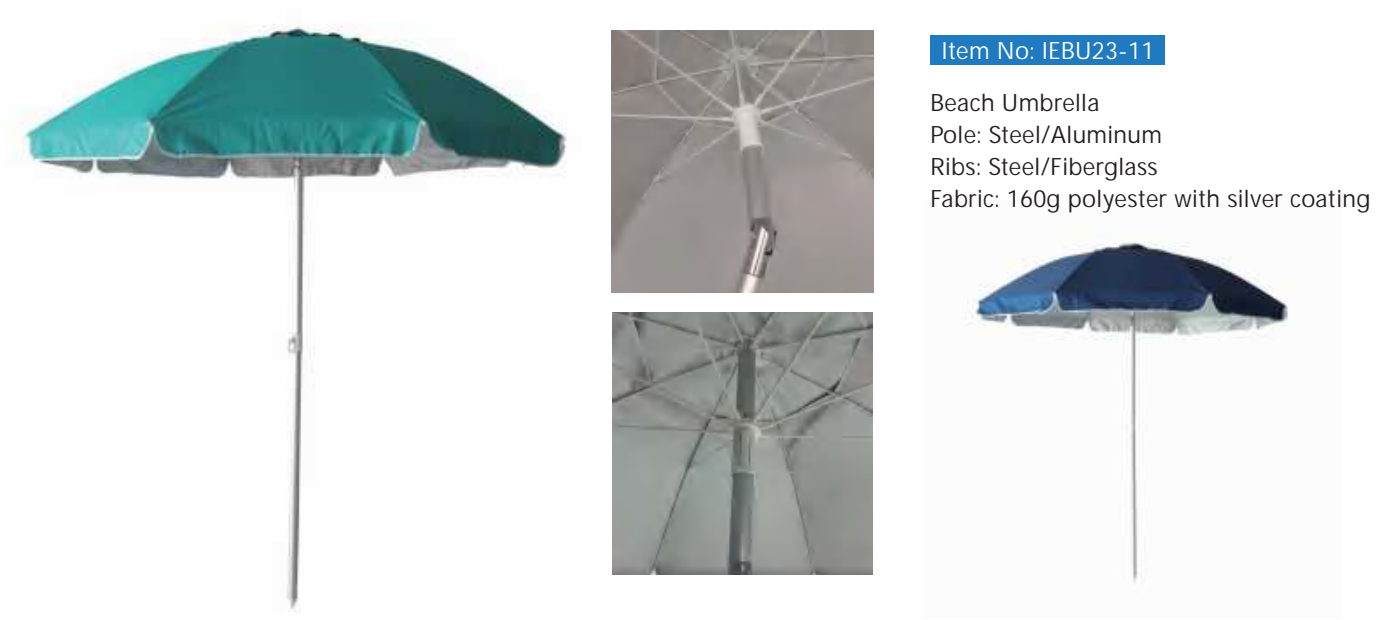

Item No: IEBU23-05

Deluxe Umbrella With Tilt Function
Pole: Steel/Aluminum
Ribs: Steel/Fiberglass
Fabric: Polyester/Oxford

aluminum pole

easy to put in suitcase

Item No: IEBU23-07

2 Folding Beach Umbrella With Tilt
Pole: Steel/Aluminum
Ribs: Steel/Fiberglass
Fabric: Polyester/Oxford

Item No: IEBU23-06

Beach Umbrella With Carrying Bag
Pole: Steel/Aluminum
Ribs: Steel/Fiberglass
Fabric: Polyester/Oxford

Item No: IEBU23-08

Beach Umbrella
Pole: Steel/Aluminum
Ribs: Steel/Fiberglass
Fabric: Polyester/Oxford

Item No: IEBU23-09

Beach Umbrella
 Pole: Steel/Aluminum
 Ribs: Steel/Fiberglass
 Fabric: 170T Polyester

Item No: IEBU23-11

Beach Umbrella
 Pole: Steel/Aluminum
 Ribs: Steel/Fiberglass
 Fabric: 160g polyester with silver coating

Item No: IEBU23-10

180/200cm*8k Outdoor Beach Umbrella
 Pole: Aluminum/Steel frame
 Ribs: Steel/Fiberglass ribs
 Fabric: RPET fabric

Item No: IEBU23-12

180/200cm*8k Beach Umbrella Parasol
 Pole: Aluminum/Steel frame
 Ribs: Steel/Fiberglass ribs
 Fabric: TC cotton fabric