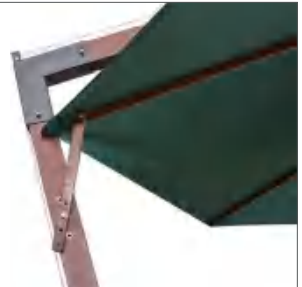

Item No: IEGU23-08

LED Crank Open Garden Umbrella
Pole: 38/38mm Steel
Ribs: 12*18mm Steel With LED Light
Fabric: Polyester

Item No: IEGU23-09

Inclinable Crank Open Garden Umbrella
Pole: 38/38mm Steel
Ribs: 12*18mm Steel With Zinc Tilt
Fabric: Polyester

Item No: IEGU23-11

Square Wooden Garden Umbrella
Pole: 38/38mm Wood/Bamboo
Ribs: 13*23mm Wood/Bamboo
Fabric: Polyester

24 delicate lightweight steel wire ribs

Waterproof

UV Resistance

Item No: IEGU23-10

24K Crank Open Garden Umbrella
Pole: 38/38mm Steel/Aluminum
Ribs: 4.0mm Steel/Aluminum
Fabric: Polyester

Artique Siege
ROUND*
9'DIA (Open) 8'3"H
*For use with umbrella base - BASE NOT INCLUDED

Item No: IEGU23-12

Crank Open Garden Umbrella
Pole: 38/38mm Aluminum
Ribs: 12*18mm Aluminum
Fabric: Polyester

Item No: IEGU23-13