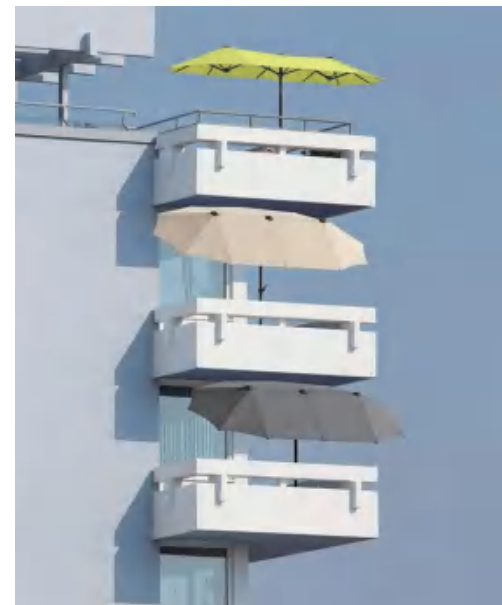

Item No: IEBU23-05

Deluxe Umbrella With Tilt Function
Pole: Steel/Aluminum
Ribs: Steel/Fiberglass
Fabric: Polyester/Oxford

aluminum pole

easy to put in suitcase

Item No: IEBU23-07

2 Folding Beach Umbrella With Tilt
Pole: Steel/Aluminum
Ribs: Steel/Fiberglass
Fabric: Polyester/Oxford

Item No: IEGU23-17

Inclinable Crank Open Garden Umbrella
 Pole: 38/38mm Steel/Aluminum
 Ribs: 12*18mm Steel/Aluminum
 Fabric: Polyester

Item No: IEGU23-19

Three Roof Garden Umbrella
 Pole: 38/48mm Steel/Aluminum
 Ribs: 12*18mm Steel/Aluminum
 Fabric: Polyester

Item No: IEGU23-18

Inclinable Crank Open Steel Square Garden Umbrella
 Pole: 38/38mm Steel
 Ribs: 12*18mm Steel With Zinc Tilt
 Fabric: Polyester

Item No: IEGU23-20

Three Canopy Garden Umbrella
 Size: 4.2m*2.7m
 Pole: 48/48mm Steel/Aluminum
 Ribs: 12*18mm, 18*28mm Steel/Aluminum
 Fabric: Polyester