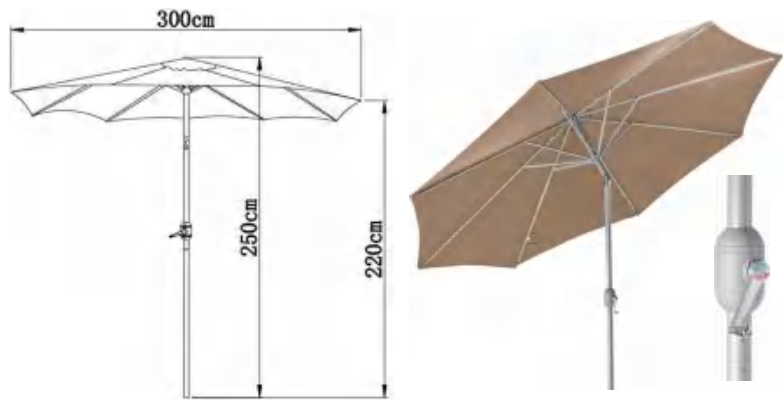

Reminder:

The above data is normal size of garden umbrellas and is for reference only. Any customized size is also workable.

Item No: IEGU23-01
Inclinable Crank Open Garden Umbrella
Pole: 38/38mm Steel
Ribs: 12*18mm Steel
Fabric: Polyester

Item No: IEGU23-03
Simple Balcony Garden Umbrella
Pole: 38/38mm Steel/Aluminum
Ribs: 12*18mm Steel/Aluminum
Fabric: Polyester

Item No: IEGU23-02
Inclinable Crank Open Garden Umbrella
Pole: 38/38mm Steel/Aluminum
Ribs: 12*18mm Steel/Aluminum
With Zinc Tilt
Fabric: Polyester

Item No: IEGU23-04
Inclinable Crank Open Garden Umbrella
Pole: 38/38mm Steel
Ribs: 12*18mm Steel With Zinc Tilt
Fabric: Polyester

Item No: IEGU23-05

Inclinable Crank Open Garden Umbrella
Pole: 38/38mm Aluminum
Ribs: 12*18mm Aluminum
Fabric: Polyester